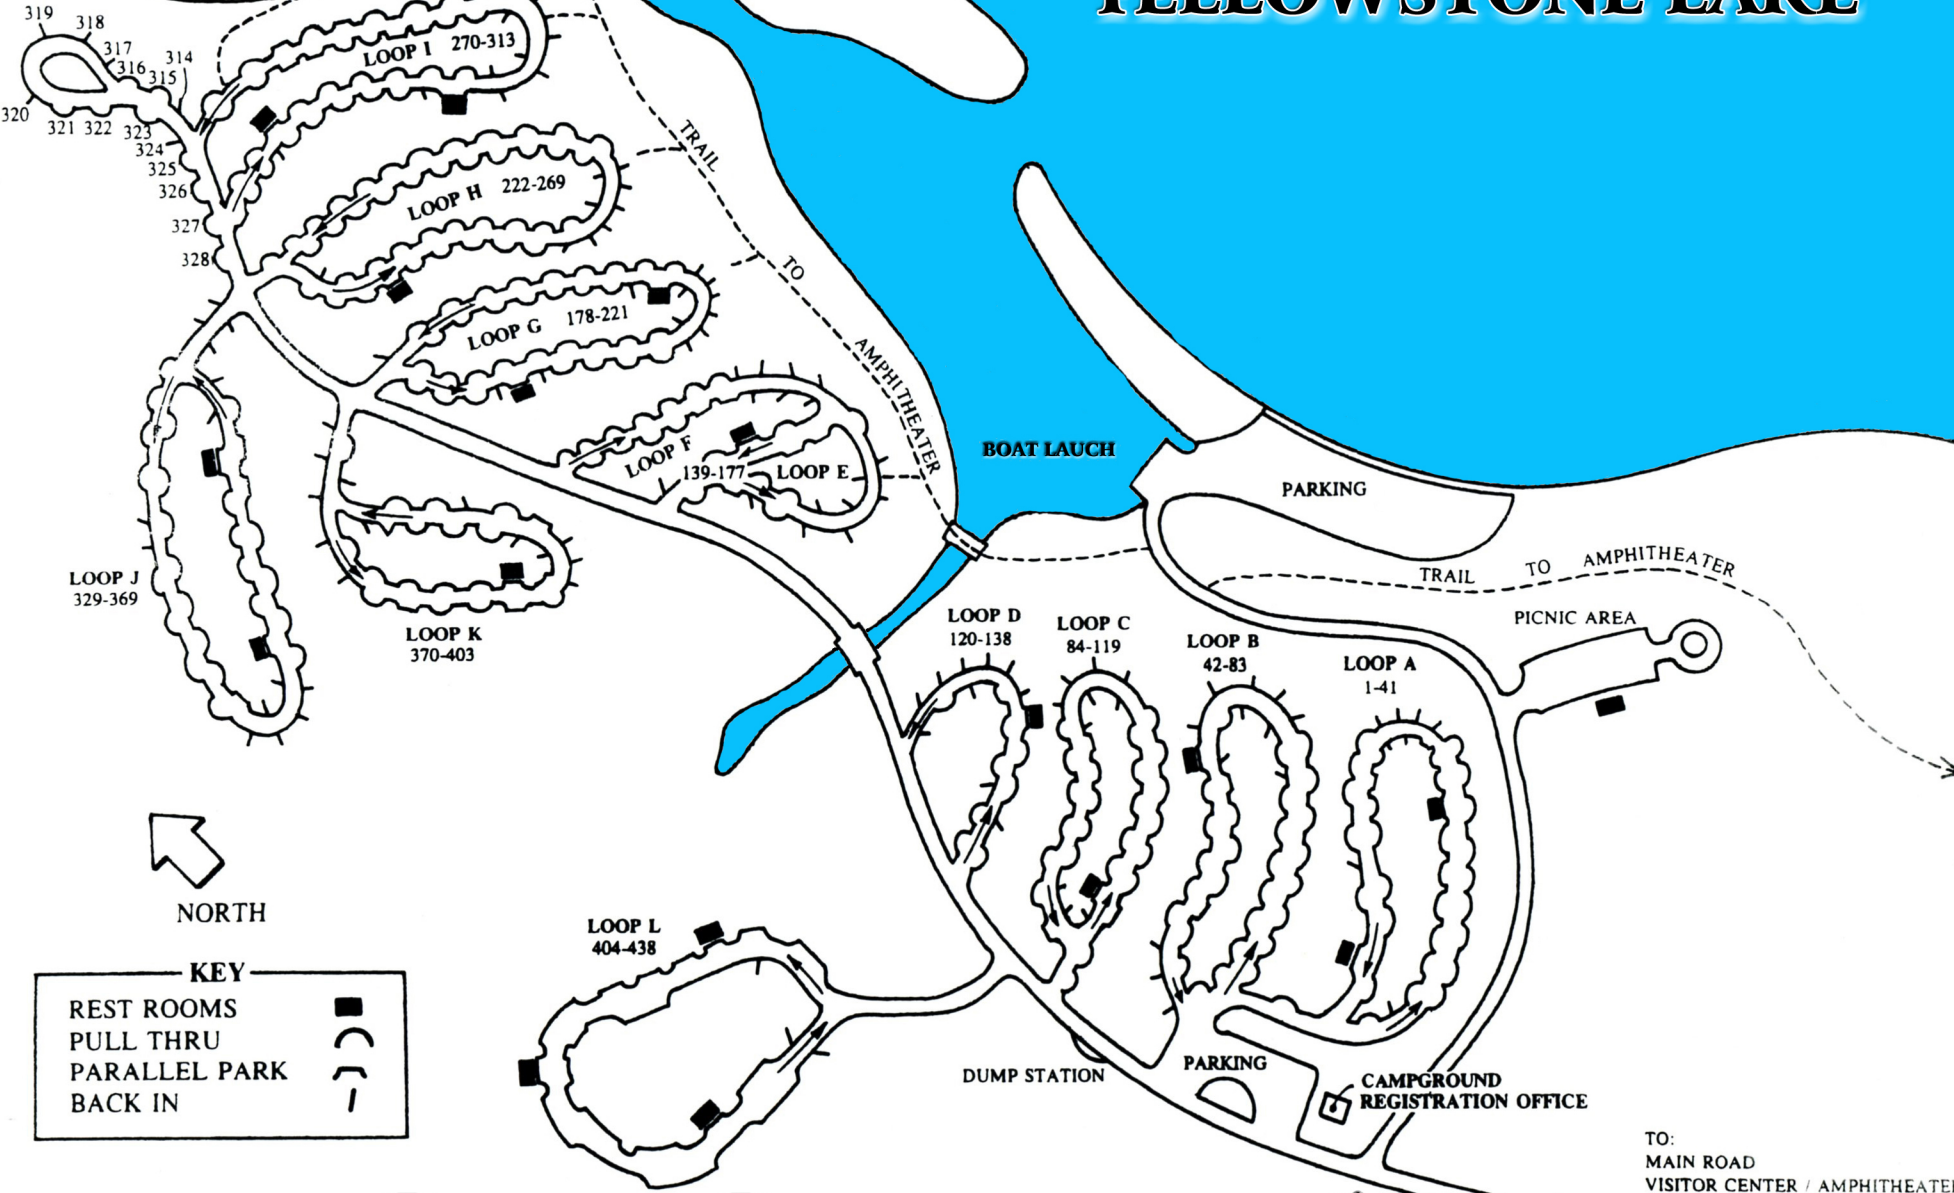

# YELLOWSTONE LAKE

**KEY**

REST ROOMS	■
PULL THRU	⌋
PARALLEL PARK	⌋⌋
BACK IN	⌋⌋⌋

# Grant Campgrounds

TO:  
 MAIN ROAD  
 VISITOR CENTER / AMPHITHEATER  
 POST OFFICE  
 GAS STATION